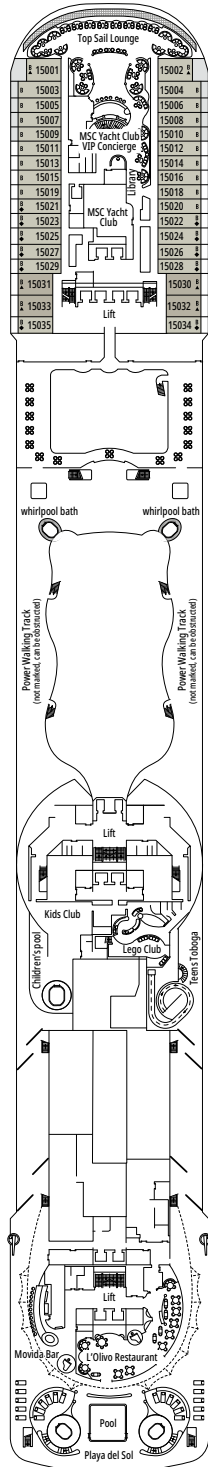

DECK 15
LEONARDO DA VINCI