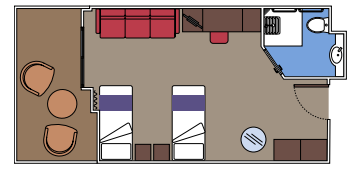

 Cabin size (m²)

 Balcony size (m²)

 Deck location

 Accommodating up to

BALCONY

INCLUDED FACILITIES

- Spacious wardrobe
- Sitting area with sofa
- Comfortable double bed or single beds (on request)
- Bathroom with shower or bathtub, vanity area with hairdryer
- Interactive TV, telephone, safe, minibard and air conditioning
- Wifi connection available (for a fee)

› Low deck location

The images are representative only. Size, layout and furniture may vary (within the same cabin category).

 Cabin size (m²)

 Balcony size (m²)

 Deck location

 Accommodating up to

FACILITIES FOR GUESTS WITH DISABILITIES OR REDUCED MOBILITY

DELUXE INTERIOR FOR GUESTS WITH DISABILITIES OR REDUCED MOBILITY

MSC YACHT CLUB

Available in:

- › **MSC Yacht Club Deluxe Suite (YC1)**
cabin size ≈35m²; balcony size ≈6m²; deck 16

BALCONY

Available in:

- › **Premium Balcony (BL3)**
cabin size ≈33m²; balcony size ≈6m²; high deck location (deck 12)
- › **Premium Balcony (BL2)**
cabin size ≈33m²; balcony size ≈6m²; medium deck location (deck 10-11)
- › **Premium Balcony (BL1)**
cabin size ≈33-39m²; balcony size ≈6m²; low deck location (deck 8-9)

OCEAN VIEW

Available in:

- › **Premium Ocean View (OL1)**
cabin size ≈32m²; medium deck location (deck 5)

INTERIOR

Available in:

- › **Deluxe Interior (IR2)**
cabin size ≈25m²; medium deck location (deck 10-12)
- › **Deluxe Interior (IR1)**
cabin size ≈25m²; low deck location (deck 8-9)