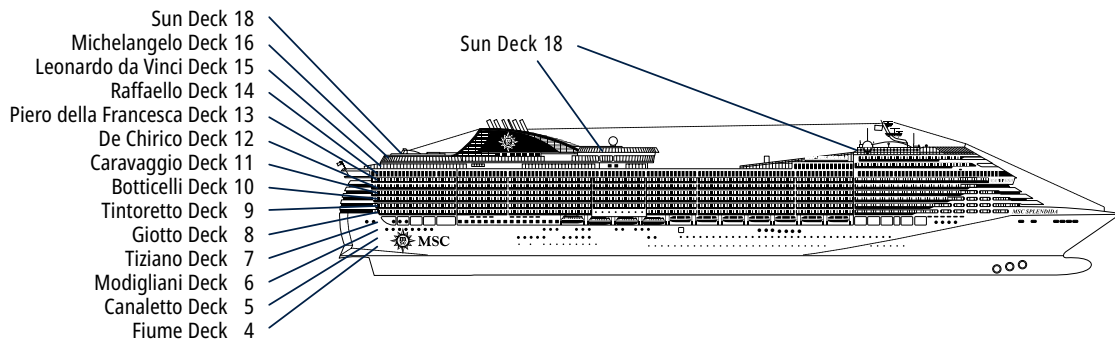

MSC SPLENDIDA

TECHNICAL CHARACTERISTICS OF THE SHIP

THE PURPLE JAZZ BAR

TECHNICAL CHARACTERISTICS OF THE SHIP	
GROSS TONNAGE	137.936
LENGTH / BEAM / HEIGHT	333,30 m / 37,92 m / 67,69 m
SURFACE AREA	450.000 m ² , included 27.000 m ² public area
DECKS	18, included 14 for guests
LIFTS	25, included 15 for guests (2 panoramic and 1 for the MSC Yacht Club)
VOLTAGE (IN CABIN)	110/220 volts
MAXIMUM SPEED	23,78 knots
STABILISERS	Stabilized with 2 fins
NUMBER OF PASSENGERS	4.363
NUMBER OF CABINS	1.637, included 43 for guests with disabilities or reduced mobility
CREW MEMBERS	Approx. 1.370
POOLS	5, included 1 with sliding roof, 1 for children and 1 for the MSC Yacht Club
WHIRLPOOLS	12 whirlpool baths
ENVIRONMENTAL TECHNOLOGY	AWT-Advanced Water Treatment, Energy Saving & Monitoring System, Clean Ship 2