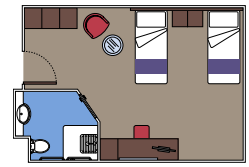

INTERIOR

Available in:

- › **Deluxe Interior (IR2)**
  cabin size ≈25m²; medium deck location (deck 10-12)
- › **Deluxe Interior (IR1)**
  cabin size ≈25m²; low deck location (deck 8-9)

The images are representative only. Size, layout and furniture may vary (within the same cabin category).

FACILITIES FOR GUESTS WITH DISABILITIES OR REDUCED MOBILITY

Cabin door width	81,5 cm
Bathroom door width	90 cm
Size of cabin (floor space)	≈ 20 to ≈ 33 m²
Size of bathroom	4,1 m²
Is there a fold-down seat in the shower?	Yes
Height of seat from the floor	44 cm
Does the WC seat have grab rails?	Yes
Are wheelchairs available on board?	In limited numbers*
Are all decks/public areas accessible?	Yes
Are all lifeboats wheelchair-accessible?	No**
Do the lifts have deck indicators?	Visual, Audio & Braille
Can severely visually impaired/blind guests be catered for on the cruise?	Only with full-time carer

* Only for embarkation, disembarkation and emergencies.

** In the event of an emergency, dedicated personnel will help guests with disabilities or reduced mobility to board lifeboats.