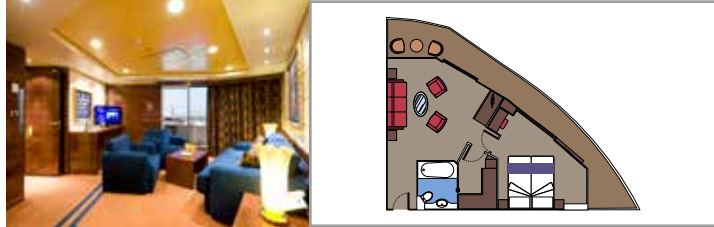

MSC YACHT CLUB EXECUTIVE AND FAMILY SUITE WITH BALCONY YCT*

 ≈36
  ≈16
  16
  4

- › Balcony with dining table
- › Separate living area and dining room
- › Walk-in wardrobes

* For all departures until Winter 2024-25 refer to YC3 - MSC Yacht Club Royal Suite.
For all departures as of Summer 2025 refer to YCT - MSC Yacht Club Executive and Family suite with Balcony.