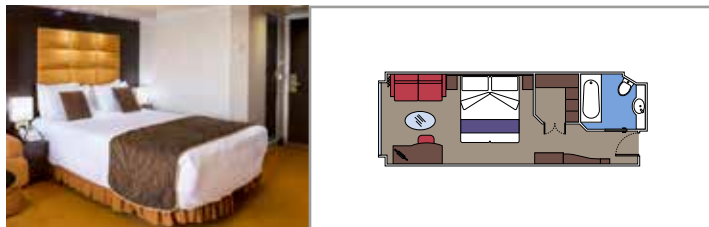

 Accommodating up to

SUITE AUREA

INCLUDED FACILITIES

- Some Suites have a panoramic sealed window
- Spacious wardrobe
- Sitting area with sofa
- Comfortable double bed or single beds (on request)
- Bathroom with bathtub, vanity area with hairdryer
- Interactive TV, telephone, safe, minibard and air conditioning
- Wifi connection available (for a fee)

GRAND SUITE AUREA

SX

 ≈38-41
  ≈4-6
  9-11
  4

PREMIUM SUITE AUREA

SL1

 ≈29-33
  ≈4-6
  10-12
  3

PREMIUM SUITE AUREA WITH SEALED WINDOW

SLS

 ≈25-31
  9-11
  4

› Sealed panoramic window

JUNIOR SUITE AUREA WITH SEALED WINDOW

SRS

 ≈22-23
  10-11
  2

› Sealed panoramic window

The images are representative only. Size, layout and furniture may vary (within the same cabin category).

 Cabin size (m²)

 Balcony size (m²)

 Deck location

 Accommodating up to

BALCONY

INCLUDED FACILITIES

- Spacious wardrobe
- Sitting area with sofa
- Comfortable double bed or single beds (on request)
- Bathroom with shower or bathtub, vanity area with hairdryer
- Interactive TV, telephone, safe, minibard and air conditioning
- Wifi connection available (for a fee)