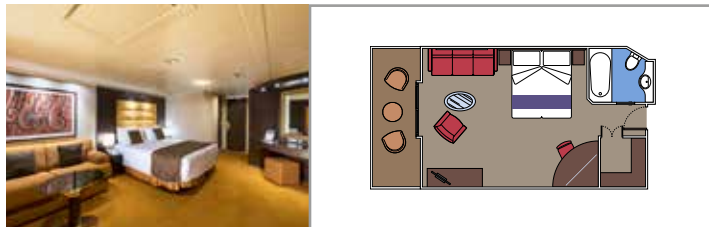

 Accommodating up to

SUITE AUREA

INCLUDED FACILITIES

- Some Suites have a panoramic sealed window
- Spacious wardrobe
- Sitting area with sofa
- Comfortable double bed or single beds (on request)
- Bathroom with bathtub, vanity area with hairdryer
- Interactive TV, telephone, safe, minibard and air conditioning
- Wifi connection available (for a fee)

GRAND SUITE AUREA

SX

 ≈38-41
  ≈4-6
  9-11
  4

PREMIUM SUITE AUREA

SL1

 ≈29-33
  ≈4-6
  10-12
  3

PREMIUM SUITE AUREA WITH SEALED WINDOW

SLS

 Cabin size (m²)

 Balcony size (m²)

 Deck location

 Accommodating up to

BALCONY

INCLUDED FACILITIES

- Spacious wardrobe
- Sitting area with sofa
- Comfortable double bed or single beds (on request)
- Bathroom with shower or bathtub, vanity area with hairdryer
- Interactive TV, telephone, safe, minibard and air conditioning
- Wifi connection available (for a fee)

 Accommodating up to

OCEAN VIEW

INCLUDED FACILITIES

- Window with sea view
- Relaxing armchair
- Comfortable double bed or single beds (on request)
- Bathroom with shower, vanity area with hairdryer
- Interactive TV, telephone, safe, minibard and air conditioning
- Wifi connection available (for a fee)