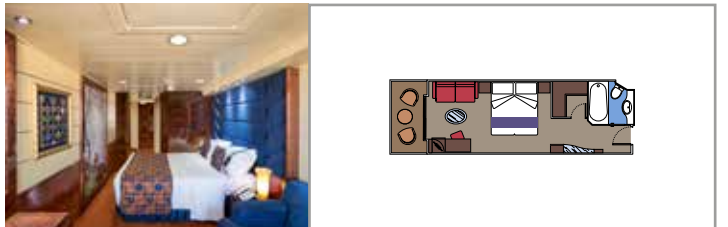

MSC YACHT CLUB EXECUTIVE AND FAMILY SUITE WITH BALCONY YCT*

 ≈36
  ≈16
  16
  4

- › Balcony with dining table
- › Separate living area and dining room
- › Walk-in wardrobes

* For all departures until Winter 2024-25 refer to YC3 - MSC Yacht Club Royal Suite.
For all departures as of Summer 2025 refer to YCT - MSC Yacht Club Executive and Family suite with Balcony.

MSC YACHT CLUB EXECUTIVE & FAMILY SUITE YC2

 ≈45-53
  12
  4

- › Panoramic sealed window
- › Sitting area with sofa

MSC YACHT CLUB GRAND SUITE YCP

 ≈29
  ≈6
  15-16
  3

- › Large wardrobe

MSC YACHT CLUB DELUXE SUITE YC1

 ≈23-29
  ≈4-6
  15-16
  4

- › Sitting area with sofa

The images are representative only. Size, layout and furniture may vary (within the same cabin category).

 Cabin size (m²)

 Balcony size (m²)

 Deck location

 Accommodating up to

SUITE AUREA

INCLUDED FACILITIES

- Some Suites have a panoramic sealed window
- Spacious wardrobe
- Sitting area with sofa
- Comfortable double bed or single beds (on request)
- Bathroom with bathtub, vanity area with hairdryer
- Interactive TV, telephone, safe, minibard and air conditioning
- Wifi connection available (for a fee)