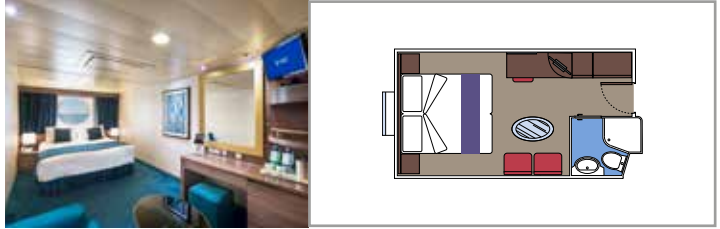

PREMIUM OCEAN VIEW

OL2

≈18
8
4

› Medium deck location