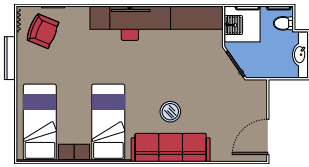

 Cabin size (m²)

 Balcony size (m²)

 Deck location

 Accommodating up to

BALCONY

INCLUDED FACILITIES

- Spacious wardrobe
- Sitting area with sofa
- Comfortable double bed or single beds (on request)
- Bathroom with shower or bathtub, vanity area with hairdryer
- Interactive TV, telephone, safe, minibard and air conditioning
- Wifi connection available (for a fee)

› Low deck location

The images are representative only. Size, layout and furniture may vary (within the same cabin category).

 Cabin size (m²)

 Balcony size (m²)

 Deck location

 Accommodating up to

FACILITIES FOR GUESTS WITH DISABILITIES OR REDUCED MOBILITY

DELUXE INTERIOR FOR GUESTS WITH DISABILITIES OR REDUCED MOBILITY

MSC YACHT CLUB

Available in:

- › **MSC Yacht Club Deluxe Suite (YC1)**
cabin size ≈35m²; balcony size ≈6m²; deck 16

BALCONY

Available in:

- › **Premium Balcony (BL3)**
cabin size ≈33m²; balcony size ≈6m²; high deck location (deck 12)
- › **Premium Balcony (BL2)**
cabin size ≈33m²; balcony size ≈6m²; medium deck location (deck 10-11)
- › **Premium Balcony (BL1)**
cabin size ≈33-39m²; balcony size ≈6m²; low deck location (deck 8-9)

OCEAN VIEW

Available in:

- › **Premium Ocean View (OL1)**
cabin size ≈32m²; medium deck location (deck 5)

INTERIOR

Available in:

- › **Deluxe Interior (IR2)**
cabin size ≈25m²; medium deck location (deck 10-12)
- › **Deluxe Interior (IR1)**
cabin size ≈25m²; low deck location (deck 8-9)