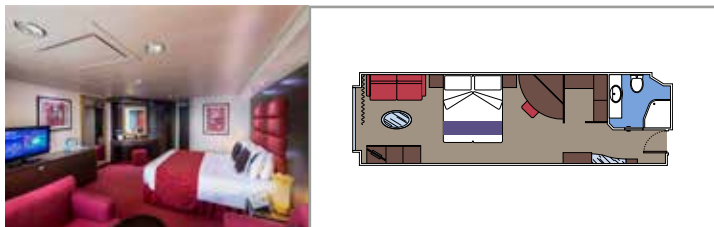

 Accommodating up to

SUITE AUREA

INCLUDED FACILITIES

- Some Suites have a panoramic sealed window
- Spacious wardrobe
- Sitting area with sofa
- Comfortable double bed or single beds (on request)
- Bathroom with bathtub, vanity area with hairdryer
- Interactive TV, telephone, safe, minibard and air conditioning
- Wifi connection available (for a fee)

GRAND SUITE AUREA

SX

 ≈38-41
  ≈4-6
  9-11
  4

PREMIUM SUITE AUREA

SL1

 ≈29-33
  ≈4-6
  10-12
  3

PREMIUM SUITE AUREA WITH SEALED WINDOW

SLS

 ≈25-31
  9-11
  4

› Sealed panoramic window

JUNIOR SUITE AUREA WITH SEALED WINDOW

SRS

 ≈22-23
  10-11
  2

› Sealed panoramic window

The images are representative only. Size, layout and furniture may vary (within the same cabin category).

 Cabin size (m²)

 Balcony size (m²)

 Deck location

 Accommodating up to

BALCONY

INCLUDED FACILITIES

- Spacious wardrobe
- Sitting area with sofa
- Comfortable double bed or single beds (on request)
- Bathroom with shower or bathtub, vanity area with hairdryer
- Interactive TV, telephone, safe, minibard and air conditioning
- Wifi connection available (for a fee)