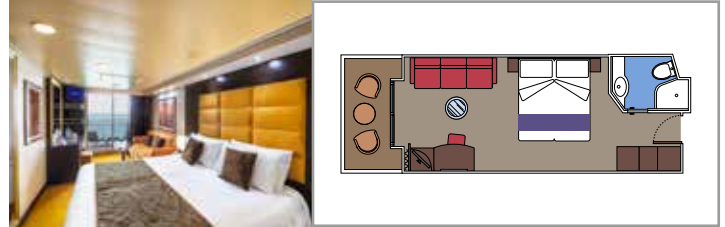

 Accommodating up to

SUITE AUREA

INCLUDED FACILITIES

- Some Suites have a panoramic sealed window
- Spacious wardrobe
- Sitting area with sofa
- Comfortable double bed or single beds (on request)
- Bathroom with bathtub, vanity area with hairdryer
- Interactive TV, telephone, safe, minibard and air conditioning
- Wifi connection available (for a fee)

 Cabin size (m²)

 Balcony size (m²)

 Deck location

 Accommodating up to

BALCONY

INCLUDED FACILITIES

- Spacious wardrobe
- Sitting area with sofa
- Comfortable double bed or single beds (on request)
- Bathroom with shower or bathtub, vanity area with hairdryer
- Interactive TV, telephone, safe, minibard and air conditioning
- Wifi connection available (for a fee)

DELUXE BALCONY AUREA BA

BA

 ≈19
  ≈4
  11-13
  4

› Best ship position

PREMIUM BALCONY BL3

BL3

 ≈19
  ≈4
  12-13
  4

› High deck location

 Accommodating up to

OCEAN VIEW

INCLUDED FACILITIES

- Window with sea view
- Relaxing armchair
- Comfortable double bed or single beds (on request)
- Bathroom with shower, vanity area with hairdryer
- Interactive TV, telephone, safe, minibard and air conditioning
- Wifi connection available (for a fee)