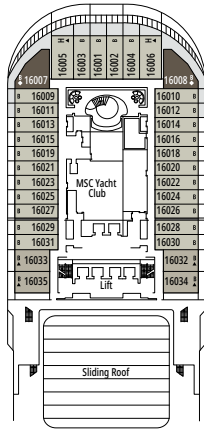

DECK 16
MICHELANGELO