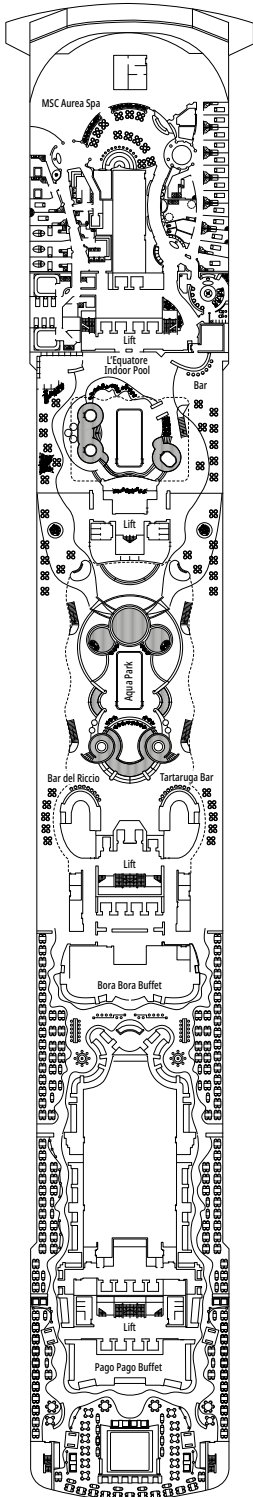

DECK 14
RAFFAELLO