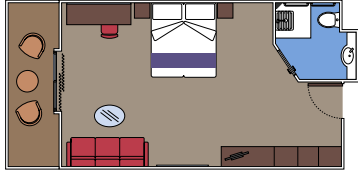

 Cabin size (m²)

 Balcony size (m²)

 Deck location

 Accommodating up to

BALCONY

INCLUDED FACILITIES

- Spacious wardrobe
- Sitting area with sofa
- Comfortable double bed or single beds (on request)
- Bathroom with shower or bathtub, vanity area with hairdryer
- Interactive TV, telephone, safe, minibard and air conditioning
- Wifi connection available (for a fee)

Wifi connection available (for a fee)

DELUXE INTERIOR

IR2

 ≈17  10-13  4

› Medium deck location

DELUXE INTERIOR

IR1

 ≈17  5-9  2

› Low deck location

The images are representative only. Size, layout and furniture may vary (within the same cabin category).

 Cabin size (m²)

 Balcony size (m²)

 Deck location

 Accommodating up to

FACILITIES FOR GUESTS WITH DISABILITIES OR REDUCED MOBILITY

DELUXE INTERIOR FOR GUESTS WITH DISABILITIES OR REDUCED MOBILITY

MSC YACHT CLUB

Available in:

- › **MSC Yacht Club Deluxe Suite (YC1)**
cabin size ≈35m²; balcony size ≈6m²; deck 16

BALCONY

Available in:

- › **Premium Balcony (BL3)**
cabin size ≈33m²; balcony size ≈6m²; high deck location (deck 12)
- › **Premium Balcony (BL2)**
cabin size ≈33m²; balcony size ≈6m²; medium deck location (deck 10-11)
- › **Premium Balcony (BL1)**
cabin size ≈33-39m²; balcony size ≈6m²; low deck location (deck 8-9)