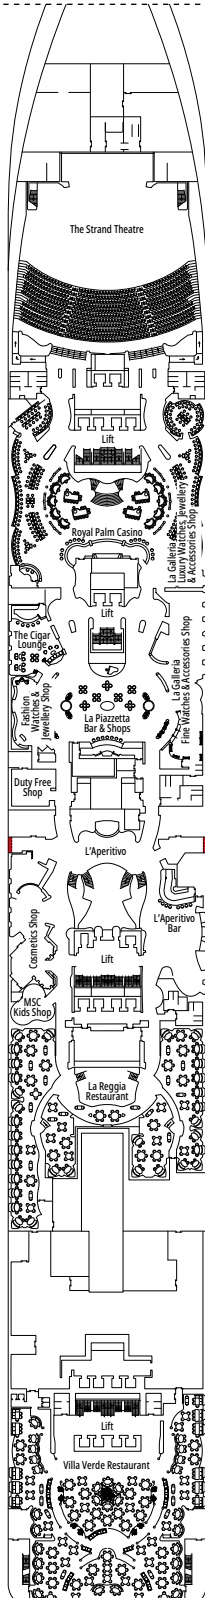

ROYAL PALM CASINO