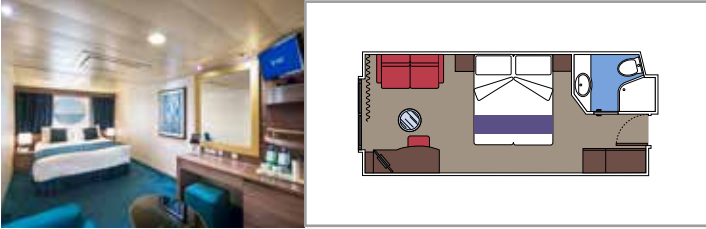

OCEAN VIEW

INCLUDED FACILITIES

- Window with sea view
- Relaxing armchair
- Comfortable double bed or single beds (on request)
- Bathroom with shower, vanity area with hairdryer
- Interactive TV, telephone, safe, minibard and air conditioning
- Wifi connection available (for a fee)

PREMIUM OCEAN VIEW

OL3

≈18
13
2

› High deck location