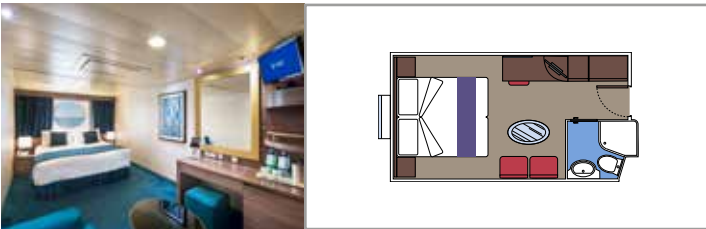

 Cabin size (m²)

 Balcony size (m²)

 Deck location

 Accommodating up to

BALCONY

INCLUDED FACILITIES

- Spacious wardrobe
- Sitting area with sofa
- Comfortable double bed or single beds (on request)
- Bathroom with shower or bathtub, vanity area with hairdryer
- Interactive TV, telephone, safe, minibard and air conditioning
- Wifi connection available (for a fee)

 Accommodating up to

OCEAN VIEW

INCLUDED FACILITIES

- Window with sea view
- Relaxing armchair
- Comfortable double bed or single beds (on request)
- Bathroom with shower, vanity area with hairdryer
- Interactive TV, telephone, safe, minibard and air conditioning
- Wifi connection available (for a fee)

PREMIUM OCEAN VIEW

OL1

 ≈18
  5
  4

› Low deck location

The images are representative only. Size, layout and furniture may vary (within the same cabin category).

 Cabin size (m²)

 Balcony size (m²)

 Deck location

 Accommodating up to

INTERIOR

INCLUDED FACILITIES

Comfortable double bed or single beds (on request)

Bathroom with shower, vanity area with hairdryer

Interactive TV, telephone, safe, minibar and air conditioning